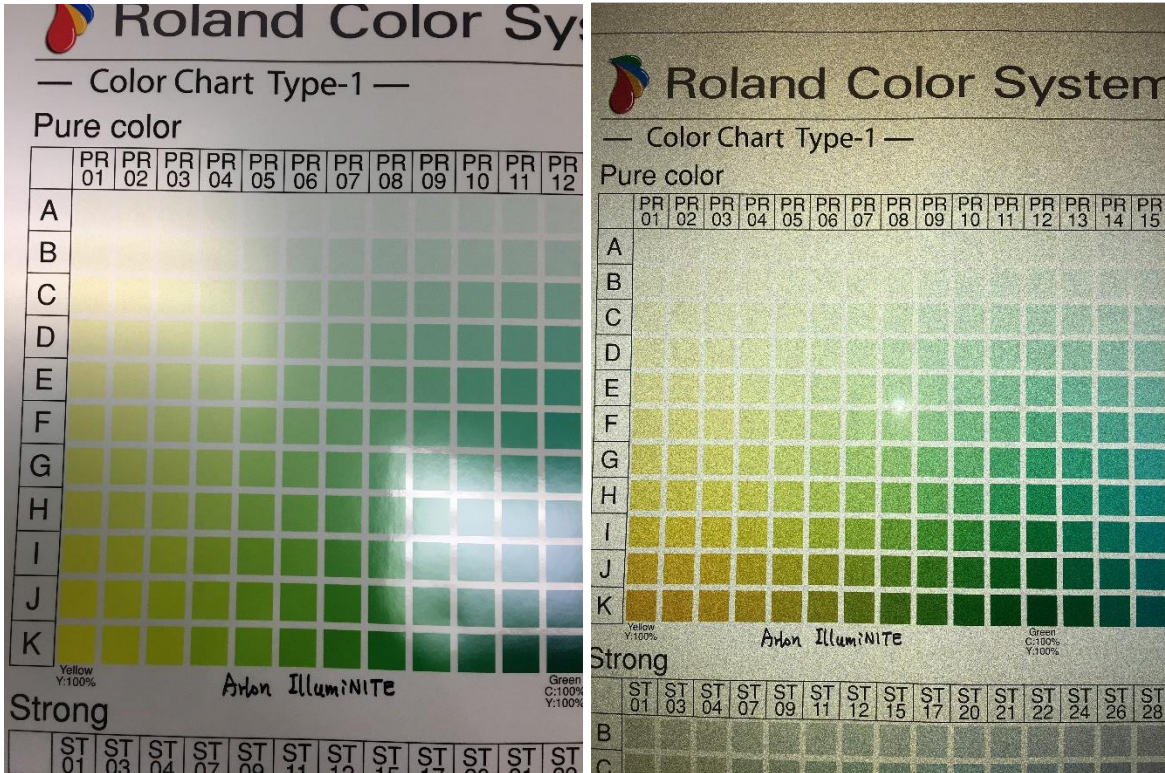

IllumiNITE ink color shift at night viewing

There is an instance that a customer posted on Facebook regarding viewing the graphics color (green) at night time with a flashlight is not matching day time ambient light or sunlight. After comparing with 2 competitors reflective of the material, it is confirmed that is the nature of the reflective film.

Here is the test result.

IllumiNITE Left: Viewing with office ambient light, Right: Viewing with iPhone flashlight in dark.

3M 680Cr Left: Viewing with office ambient light, Right: Viewing with iPhone flashlight in dark.