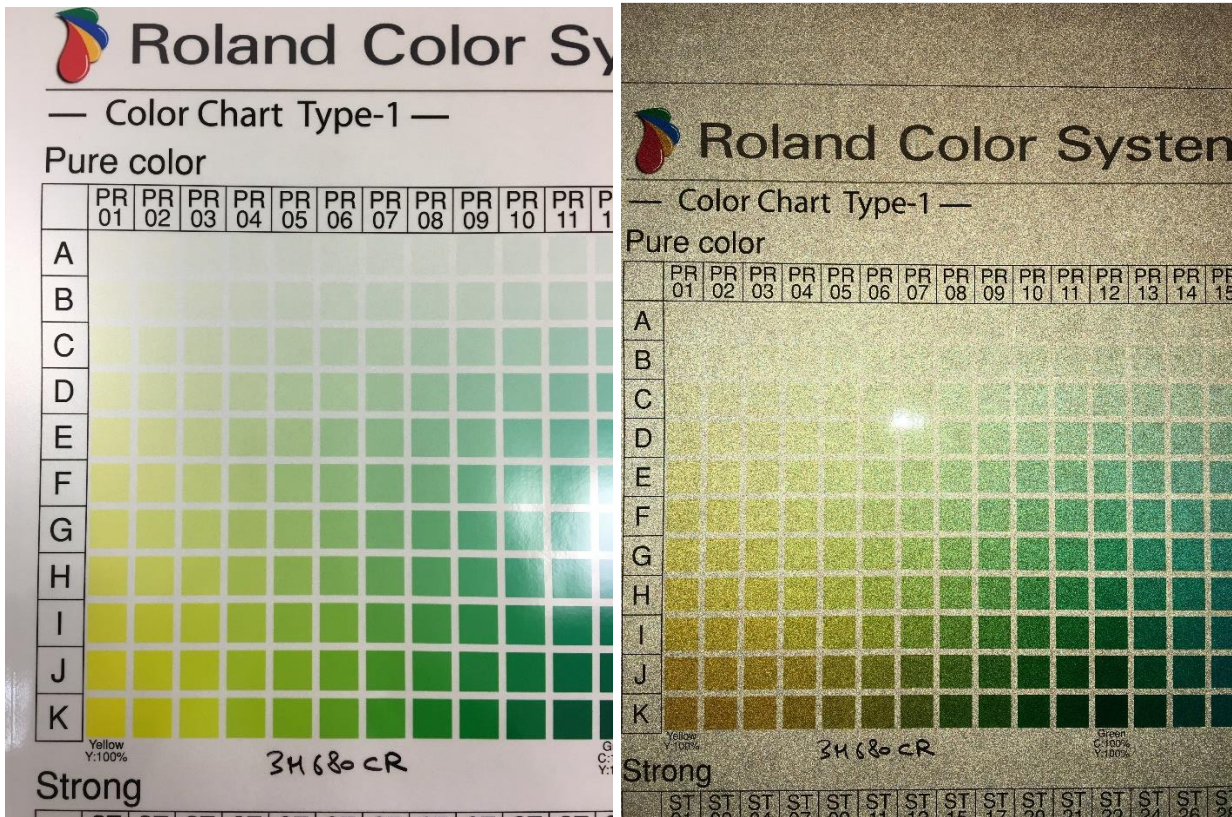

IllumiNITE ink color shift at night viewing

There is an instance that a customer posted on Facebook regarding viewing the graphics color (green) at night time with a flashlight is not matching day time ambient light or sunlight. After comparing with 2 competitors reflective of the material, it is confirmed that is the nature of the reflective film.

Here is the test result.

IllumiNITE Left: Viewing with office ambient light, Right: Viewing with iPhone flashlight in dark.

3M 680Cr Left: Viewing with office ambient light, Right: Viewing with iPhone flashlight in dark.