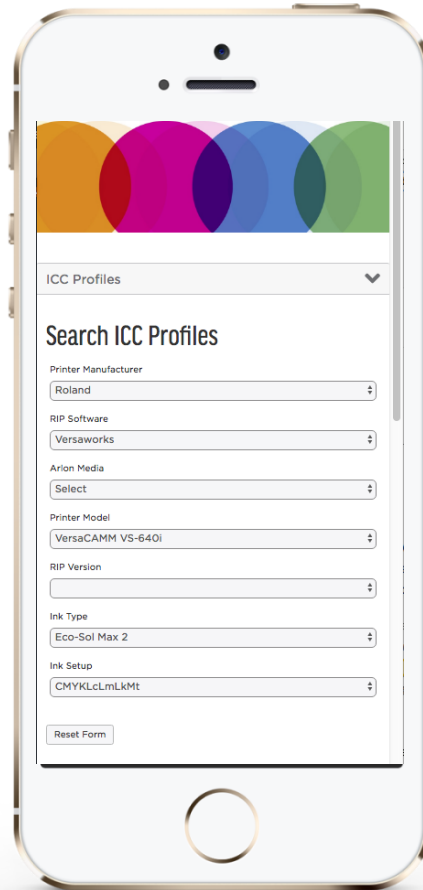

Chapter 1 – 6 questions to identify an ICC profile

Arlon Media?

SLX™ Cast Wrap
DPF 8000™ Ultra Tack
DPF 4600LX

Printer Manufacturer?

Roland, HP, Mimaki,
Mutoh, Epson, Oki

Printer Model?

XR640
Latex 360
VJ1624X

Ink Type?

831A
SS21
GS3

Ink Configuration?

CMYK
CMYKLcLmOp

RIP Software?

Onyx
Flexi
Versaworks