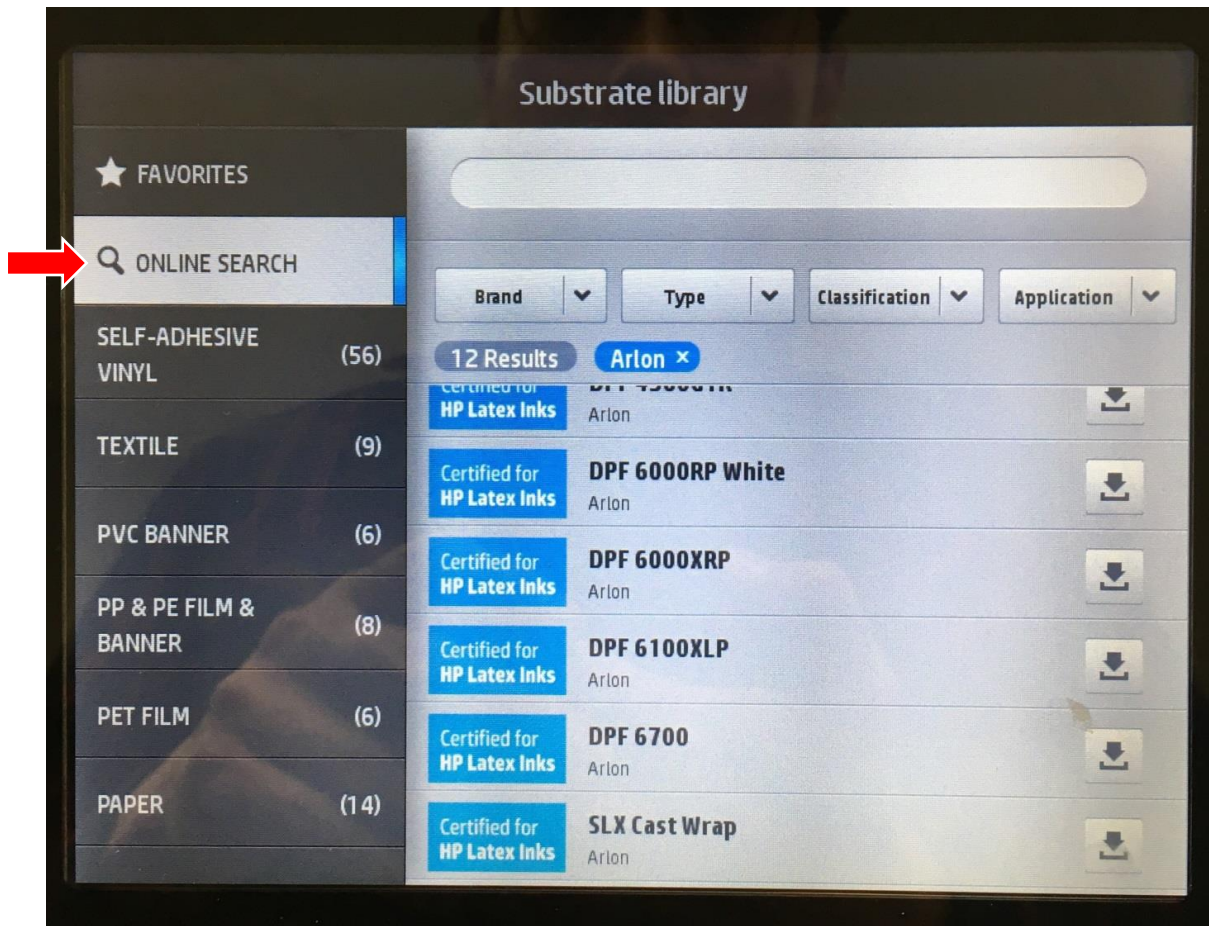

Chapter 2 – Arlon Media Profiles

- **HP Certified Arlon profiles** can also be found on **Latex 300 and 500 Series Front Panel** of the printer.